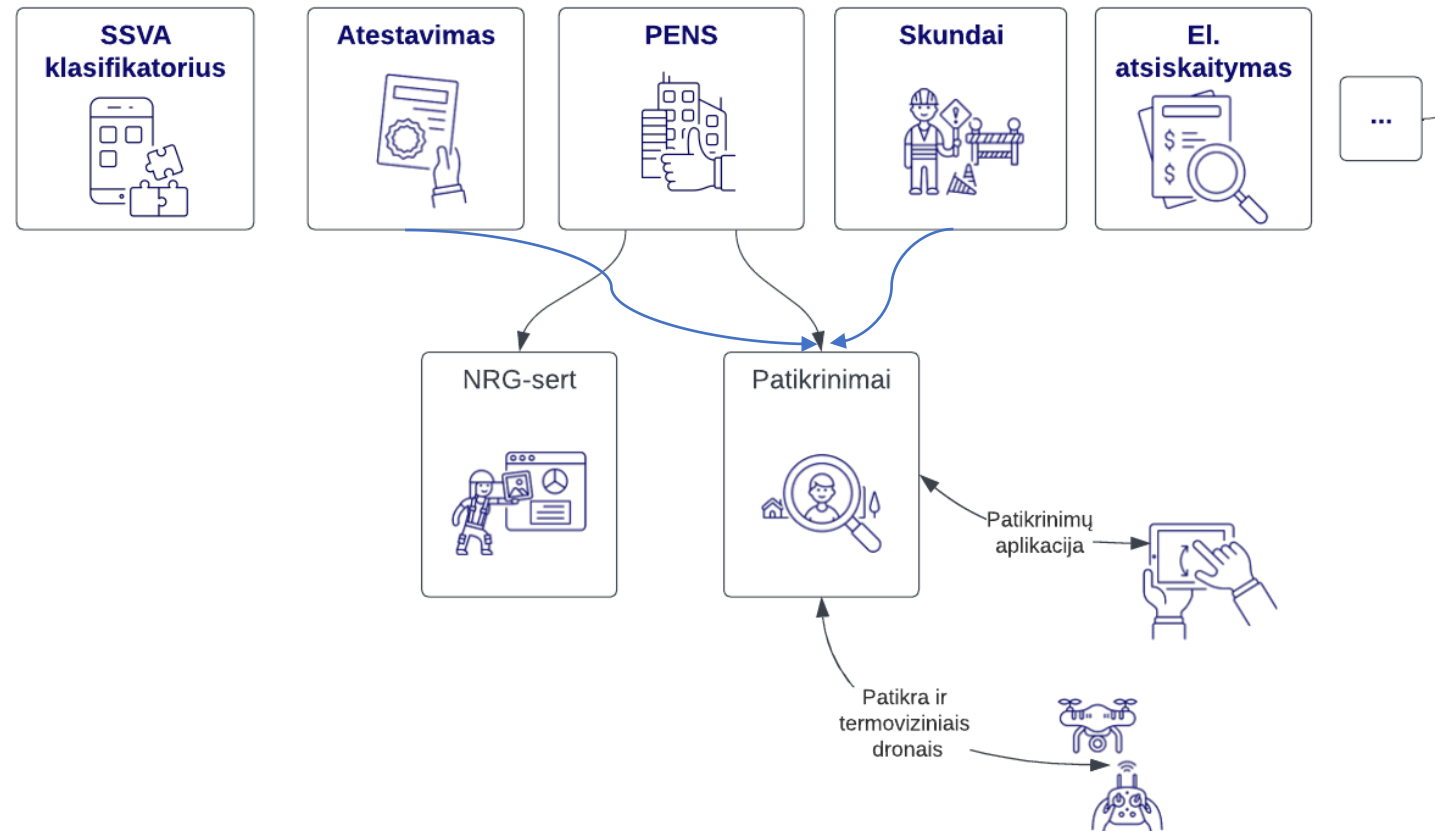

SSVIS apima: